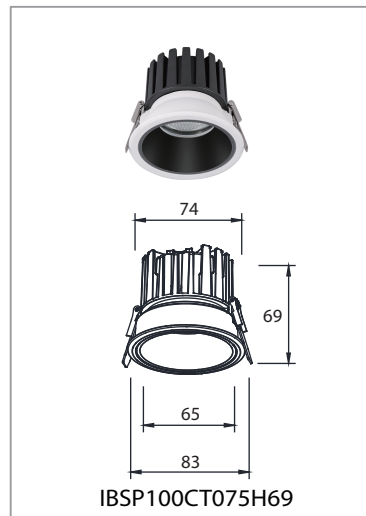

Measurement

Model	Dimension(mm)				Product Weight (Kg)		Package weight (Kg)		Carton Size(cm)	Qty/CTN	20GP (pcs)	40GP (pcs)
	A	B	C	D	N.W/PC	G.W/PC	N.W/CTN	G.W/CTN				
IBSP100CT055	64	76	54	46	/	/	/	/	/	/	/	/
IBSP100CT075H69	83	69	74	65	/	/	/	/	/	/	/	/
IBSP100CT075H90	83	90	74	65	/	/	/	/	/	/	/	/
IBSP100CT075H117	83	117	74	65	/	/	/	/	/	/	/	/

Technical Specifications

Model No.	IBSP100CT055	IBSP100CT075H69	IBSP100CT075H90	IBSP100CT075H117
Size(mm)	Ø64*76	Ø83*69	Ø83*90	Ø83*117
Cutout(mm)	Ø55-58	Ø75-78	Ø75-78	Ø75-78
Watt(W)	8W	10W	15W	25W
Luminous Flux (lm) @4000K	700	1000	1500	2500
Light Source	COB LED			
LED Brand	Bridgelux / Cree (standard) / Hongli (optional)			
SDCM	<5			
CCT(K)	2700K / 3000K / 3500K / 4000K / 5700K / 6500K			
CRI	Ra≥80/90			
Beam Angle (°)	15° / 24° / 36° / 50°	15° / 24° / 38° / 45° / 60°		
UGR	<16			
LED Driver	Lifud / BOKE / Tridonic			
Rated Input Voltage(V)	AC200-240V 50/60Hz			
Power Factor	>0.9			
Efficiency	≥82%	≥82%	≥82%	≥87%
Rated Input Current	≤0.07A	≤0.08A	≤0.08A	≤0.14A
Full load output voltage	DC 30-40V	DC 30-42V	DC 30-40V	DC 28-42V
Rated output current	200mA	250mA	350mA	600mA
Dimming Option	Non-dimmable / 1-10V / Triac / DALI dimmable / Casambi			
Power tolerance	±5%			
Current output tolerance	±5%			
Protection Class	Class II			
Short circuit protection Over voltage protection Over temperature protection	PASS			
THD	<20%@230V			
Surge	L-N:2KV			
Withstand voltage	I/P-O/P:3.75KV AC			
Finishing color	Black / White			
Material	Aluminium			
IP Rating	IP20; IP65 on the visible part of the product once installed			
Lifetime (hr)	50,000			
Operating Temp.(°C)	-20°C~45°C			
Storage Temp.(°C)	-20°C~65°C			

Cutout refer to cutout table 

Item	Model	Size (mm)	Cutou (mm)
1	IBSP100CT055	Ø64*76	Ø55-58
2	IBSP100CT075H69	Ø83*69	Ø75-78
3	IBSP100CT075H90	Ø83*90	Ø75-78
4	IBSP100CT075H117	Ø83*117	Ø75-78

L  Switched
N  Neutral