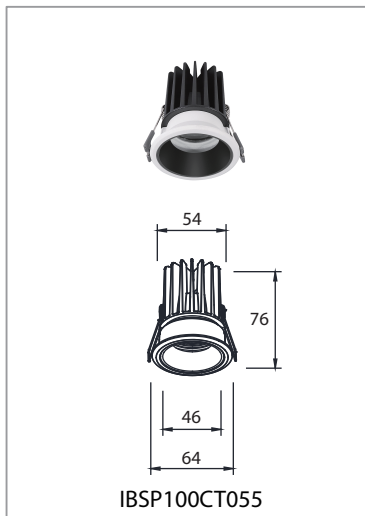

Measurement

Model	Dimension(mm)				Product Weight (Kg)		Package weight (Kg)		Carton Size(cm)	Qty/CTN	20GP (pcs)	40GP (pcs)
	A	B	C	D	N.W/PC	G.W/PC	N.W/CTN	G.W/CTN				
IBSP100CT055	64	76	54	46	/	/	/	/	/	/	/	/
IBSP100CT075H69	83	69	74	65	/	/	/	/	/	/	/	/
IBSP100CT075H90	83	90	74	65	/	/	/	/	/	/	/	/
IBSP100CT075H117	83	117	74	65	/	/	/	/	/	/	/	/

Technical Specifications

Model No.	IBSP100CT055	IBSP100CT075H69	IBSP100CT075H90	IBSP100CT075H117
Size(mm)	Ø64*76	Ø83*69	Ø83*90	Ø83*117
Cutout(mm)	Ø55-58	Ø75-78	Ø75-78	Ø75-78
Watt(W)	8W	10W	15W	25W
Luminous Flux (lm) @4000K	700	1000	1500	2500
Light Source	COB LED			
LED Brand	Bridgelux / Cree (standard) / Hongli (optional)			
SDCM	<5			
CCT(K)	2700K / 3000K / 3500K / 4000K / 5700K / 6500K			
CRI	Ra≥80/90			
Beam Angle (°)	15° / 24° / 36° / 50°	15° / 24° / 38° / 45° / 60°		
UGR	<16			
LED Driver	Lifud / BOKE / Tridonic			
Rated Input Voltage(V)	AC200-240V 50/60Hz			
Power Factor	>0.9			
Efficiency	≥82%	≥82%	≥82%	≥87%
Rated Input Current	≤0.07A	≤0.08A	≤0.08A	≤0.14A
Full load output voltage	DC 30-40V	DC 30-42V	DC 30-40V	DC 28-42V
Rated output current	200mA	250mA	350mA	600mA
Dimming Option	Non-dimmable / 1-10V / Triac / DALI dimmable / Casambi			
Power tolerance	±5%			
Current output tolerance	±5%			
Protection Class	Class II			
Short circuit protection Over voltage protection Over temperature protection	PASS			
THD	<20%@230V			
Surge	L-N:2KV			
Withstand voltage	I/P-O/P:3.75KV AC			
Finishing color	Black / White			
Material	Aluminium			
IP Rating	IP20; IP65 on the visible part of the product once installed			
Lifetime (hr)	50,000			
Operating Temp.(°C)	-20°C~45°C			
Storage Temp.(°C)	-20°C~65°C			

Cutout refer to cutout table 

Item	Model	Size (mm)	Cutou (mm)
1	IBSP100CT055	Ø64*76	Ø55-58
2	IBSP100CT075H69	Ø83*69	Ø75-78
3	IBSP100CT075H90	Ø83*90	Ø75-78
4	IBSP100CT075H117	Ø83*117	Ø75-78

L  Switched
N  Neutral