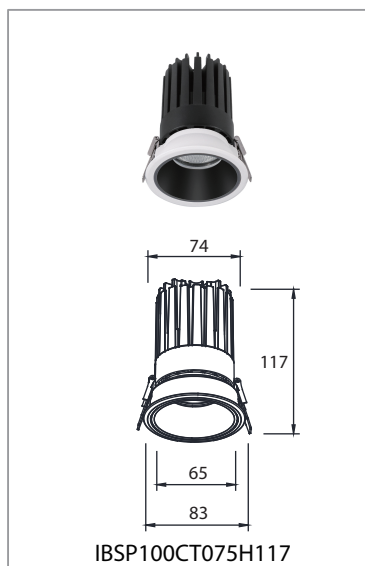

Measurement

Model	Dimension(mm)				Product Weight (Kg)		Package weight (Kg)		Carton Size(cm)	Qty/CTN	20GP (pcs)	40GP (pcs)
	A	B	C	D	N.W/PC	G.W/PC	N.W/CTN	G.W/CTN				
IBSP100CT055	64	76	54	46	/	/	/	/	/	/	/	/
IBSP100CT075H69	83	69	74	65	/	/	/	/	/	/	/	/
IBSP100CT075H90	83	90	74	65	/	/	/	/	/	/	/	/
IBSP100CT075H117	83	117	74	65	/	/	/	/	/	/	/	/

Technical Specifications

Model No.	IBSP100CT055	IBSP100CT075H69	IBSP100CT075H90	IBSP100CT075H117
Size(mm)	Ø64*76	Ø83*69	Ø83*90	Ø83*117
Cutout(mm)	Ø55-58	Ø75-78	Ø75-78	Ø75-78
Watt(W)	8W	10W	15W	25W
Luminous Flux (lm) @4000K	700	1000	1500	2500
Light Source	COB LED			
LED Brand	Bridgelux / Cree (standard) / Hongli (optional)			
SDCM	<5			
CCT(K)	2700K / 3000K / 3500K / 4000K / 5700K / 6500K			
CRI	Ra≥80/90			
Beam Angle (°)	15° / 24° / 36° / 50°	15° / 24° / 38° / 45° / 60°		
UGR	<16			
LED Driver	Lifud / BOKE / Tridonic			
Rated Input Voltage(V)	AC200-240V 50/60Hz			
Power Factor	>0.9			
Efficiency	≥82%	≥82%	≥82%	≥87%
Rated Input Current	≤0.07A	≤0.08A	≤0.08A	≤0.14A
Full load output voltage	DC 30-40V	DC 30-42V	DC 30-40V	DC 28-42V
Rated output current	200mA	250mA	350mA	600mA
Dimming Option	Non-dimmable / 1-10V / Triac / DALI dimmable / Casambi			
Power tolerance	±5%			
Current output tolerance	±5%			
Protection Class	Class II			
Short circuit protection Over voltage protection Over temperature protection	PASS			
THD	<20%@230V			
Surge	L-N:2KV			
Withstand voltage	I/P-O/P:3.75KV AC			
Finishing color	Black / White			
Material	Aluminium			
IP Rating	IP20; IP65 on the visible part of the product once installed			
Lifetime (hr)	50,000			
Operating Temp.(°C)	-20°C~45°C			
Storage Temp.(°C)	-20°C~65°C			

Cutout refer to cutout table 

Item	Model	Size (mm)	Cutou (mm)
1	IBSP100CT055	Ø64*76	Ø55-58
2	IBSP100CT075H69	Ø83*69	Ø75-78
3	IBSP100CT075H90	Ø83*90	Ø75-78
4	IBSP100CT075H117	Ø83*117	Ø75-78

L  Switched
N  Neutral