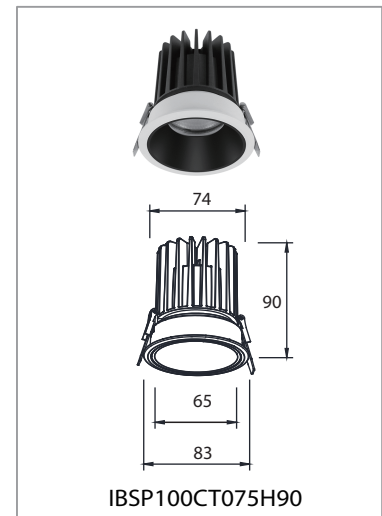

Applications

Designed for:

- **Hospitality** : Hotels, Lobbies, Restaurants, Guestrooms
- **Office & Corporate Spaces** : Meeting Rooms, Offices
- **Wellness & SPA** : Bathrooms, Spa Areas
- **Commercial & Retail** : Boutiques, Showrooms
- **Public Areas** : Corridors, Reception Areas